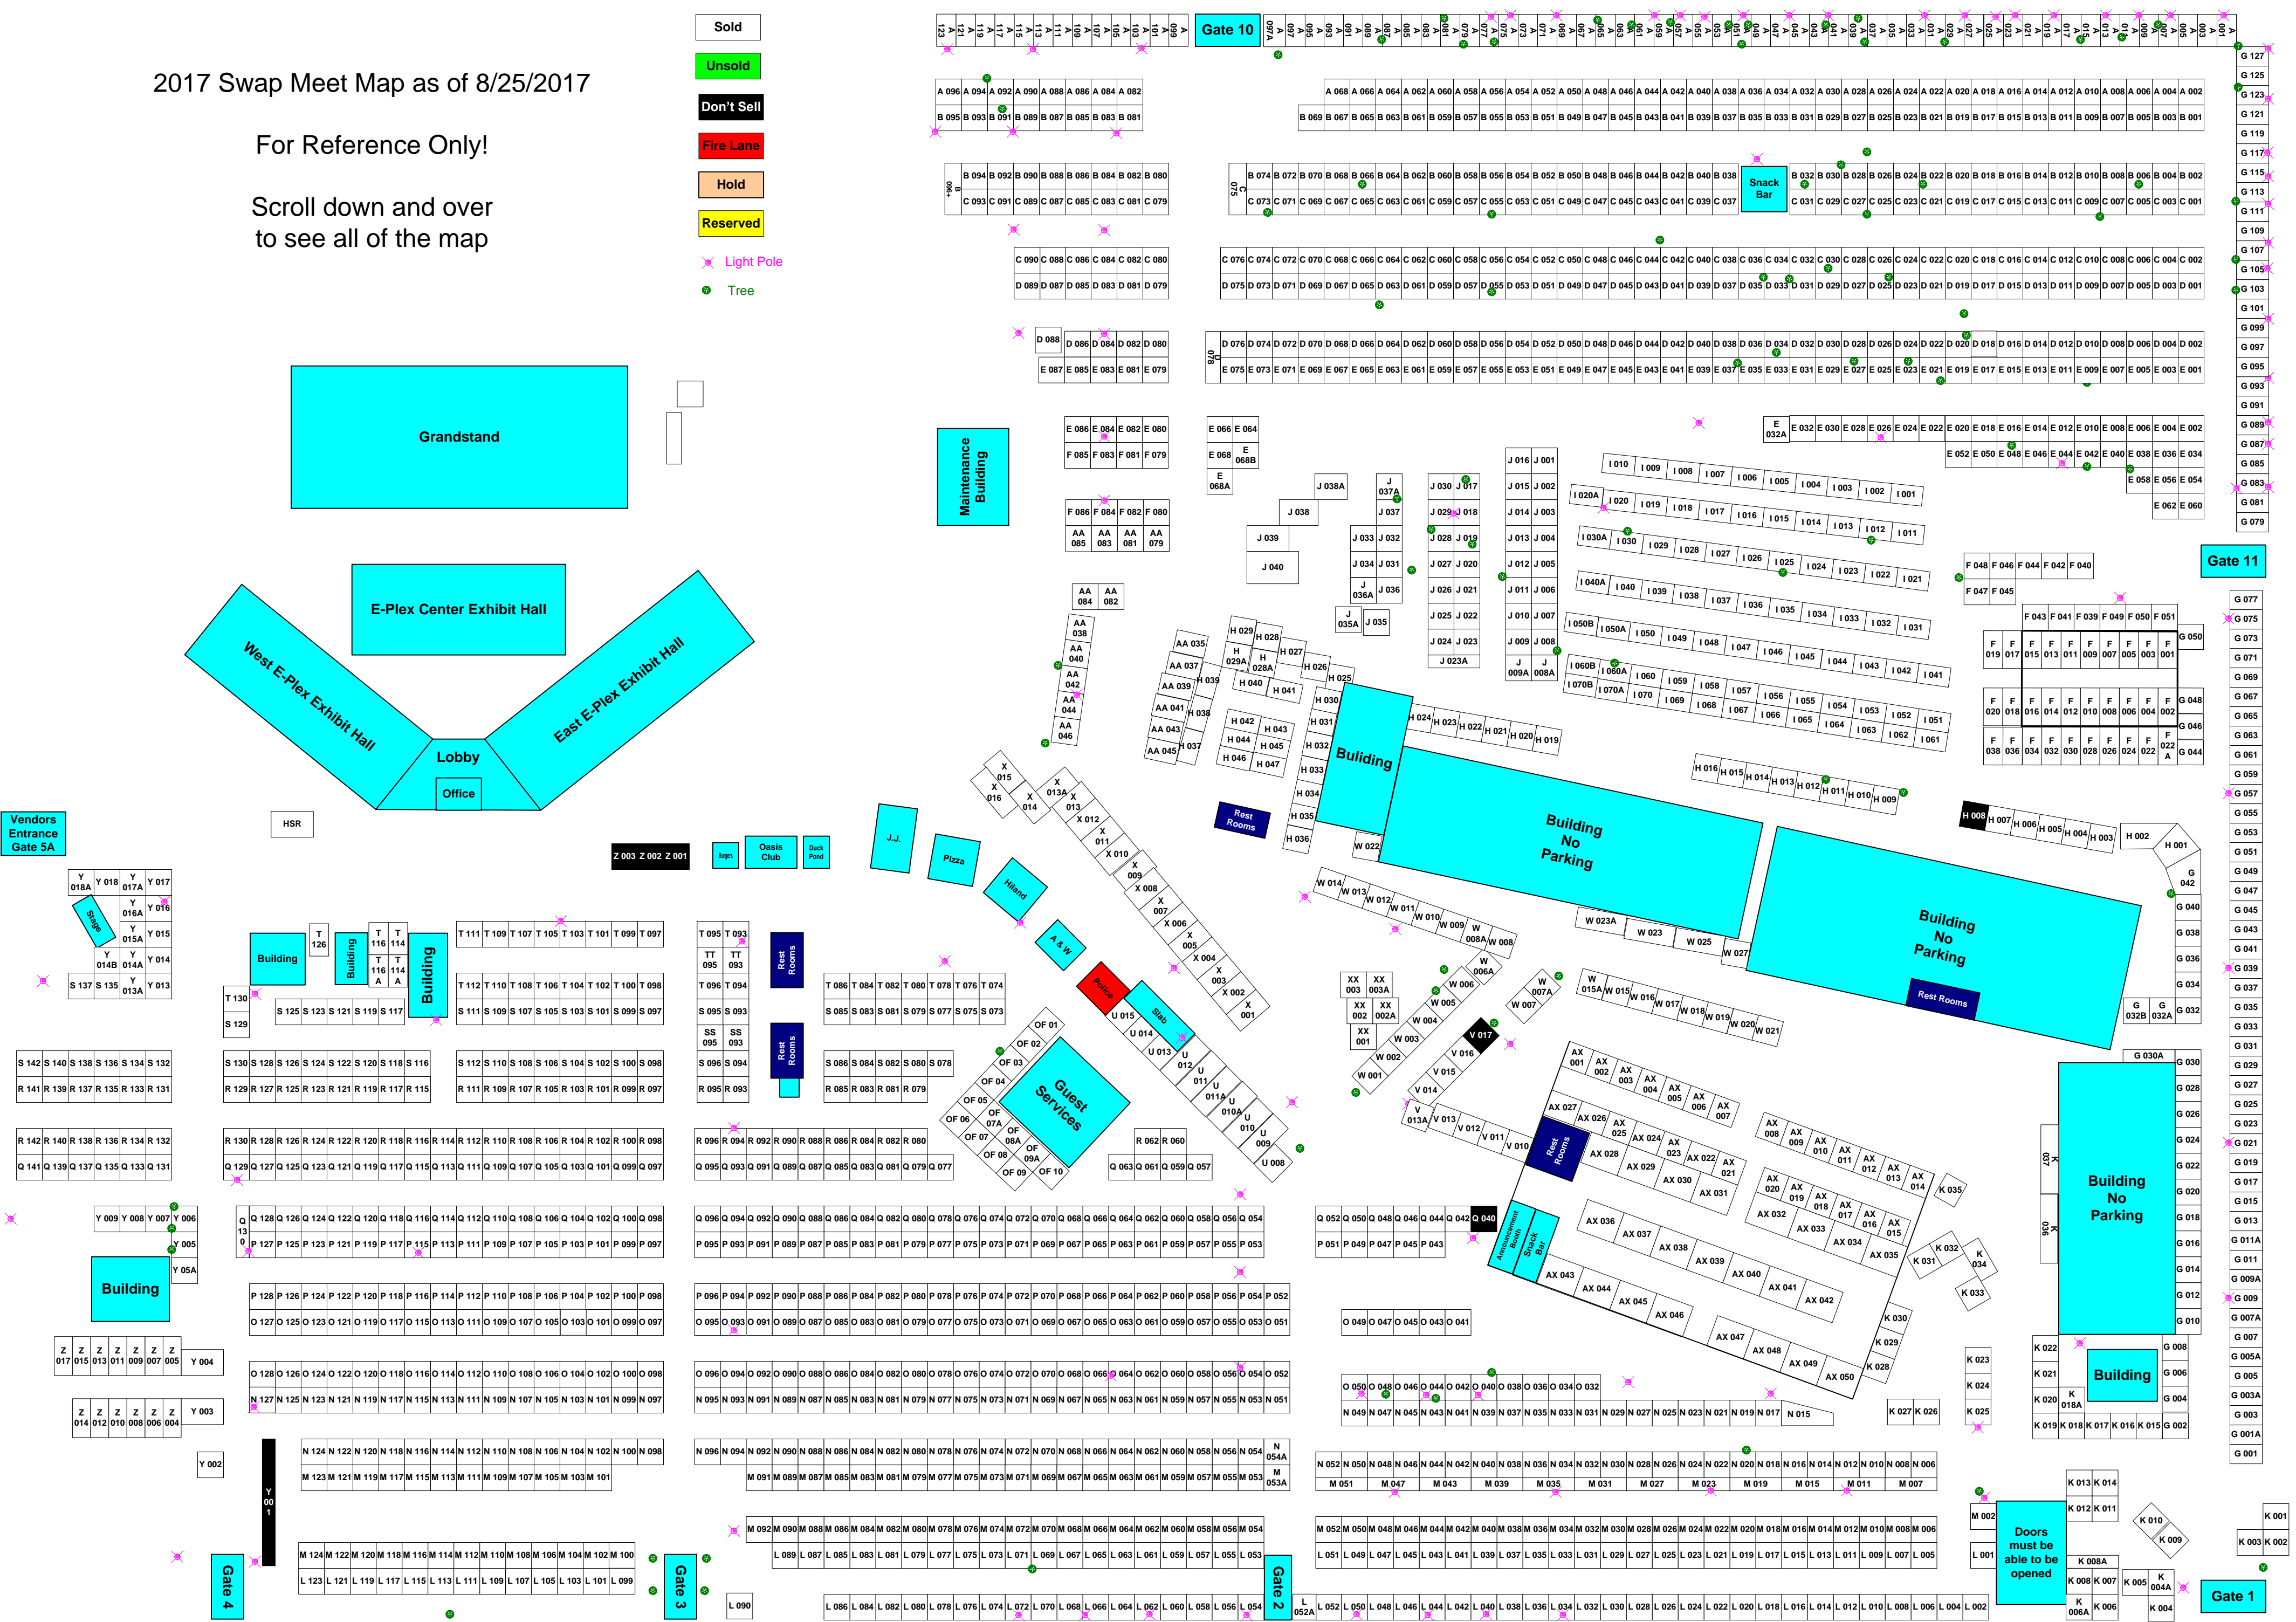

2017 Swap Meet Map as of 8/25/2017

For Reference Only!

Scroll down and over to see all of the map

Sold

Unsold

Don't Sell

Fire Lane

Hold

Reserved

Light Pole

Tree

Grandstand

E-Plex Center Exhibit Hall

West E-Plex Exhibit Hall

East E-Plex Exhibit Hall

Lobby

Office

Maintenance Building

Building

Building No Parking

Building No Parking

Building No Parking

Building

Doors must be able to be opened

Gate 4

Gate 3

Gate 2

Gate 1

Gate 10

Gate 11

Snack Bar

Rest Rooms

Rest Rooms

Rest Rooms

Rest Rooms

Building

Building

Building

Y 001

Gate 4

Gate 3

Gate 2

Gate 1

Vendors Entrance Gate 5A

Shop

Building

Z 004

Z 003

Y 002

Y 001

Gate 4

Gate 3

Gate 2

Gate 1

G 127
G 125
G 123
G 121
G 119
G 117
G 115
G 113
G 111
G 109
G 107
G 105
G 103
G 101
G 099
G 097
G 095
G 093
G 091
G 089
G 087
G 085
G 083
G 081
G 079

G 077
G 075
G 073
G 071
G 069
G 067
G 065
G 063
G 061
G 059
G 057
G 055
G 053
G 051
G 049
G 047
G 045
G 043
G 041
G 039
G 037
G 035
G 033
G 031
G 029
G 027
G 025
G 023
G 021
G 019
G 017
G 015
G 013
G 011
G 009
G 007
G 005
G 003
G 001

G 030A
G 030
G 028
G 026
G 024
G 022
G 020
G 018
G 016
G 014
G 012
G 010
G 008
G 006
G 004
G 002
G 000A
G 000
G 000B
G 000C
G 000D
G 000E
G 000F
G 000G
G 000H
G 000I
G 000J
G 000K
G 000L
G 000M
G 000N
G 000O
G 000P
G 000Q
G 000R
G 000S
G 000T
G 000U
G 000V
G 000W
G 000X
G 000Y
G 000Z

Gate 1