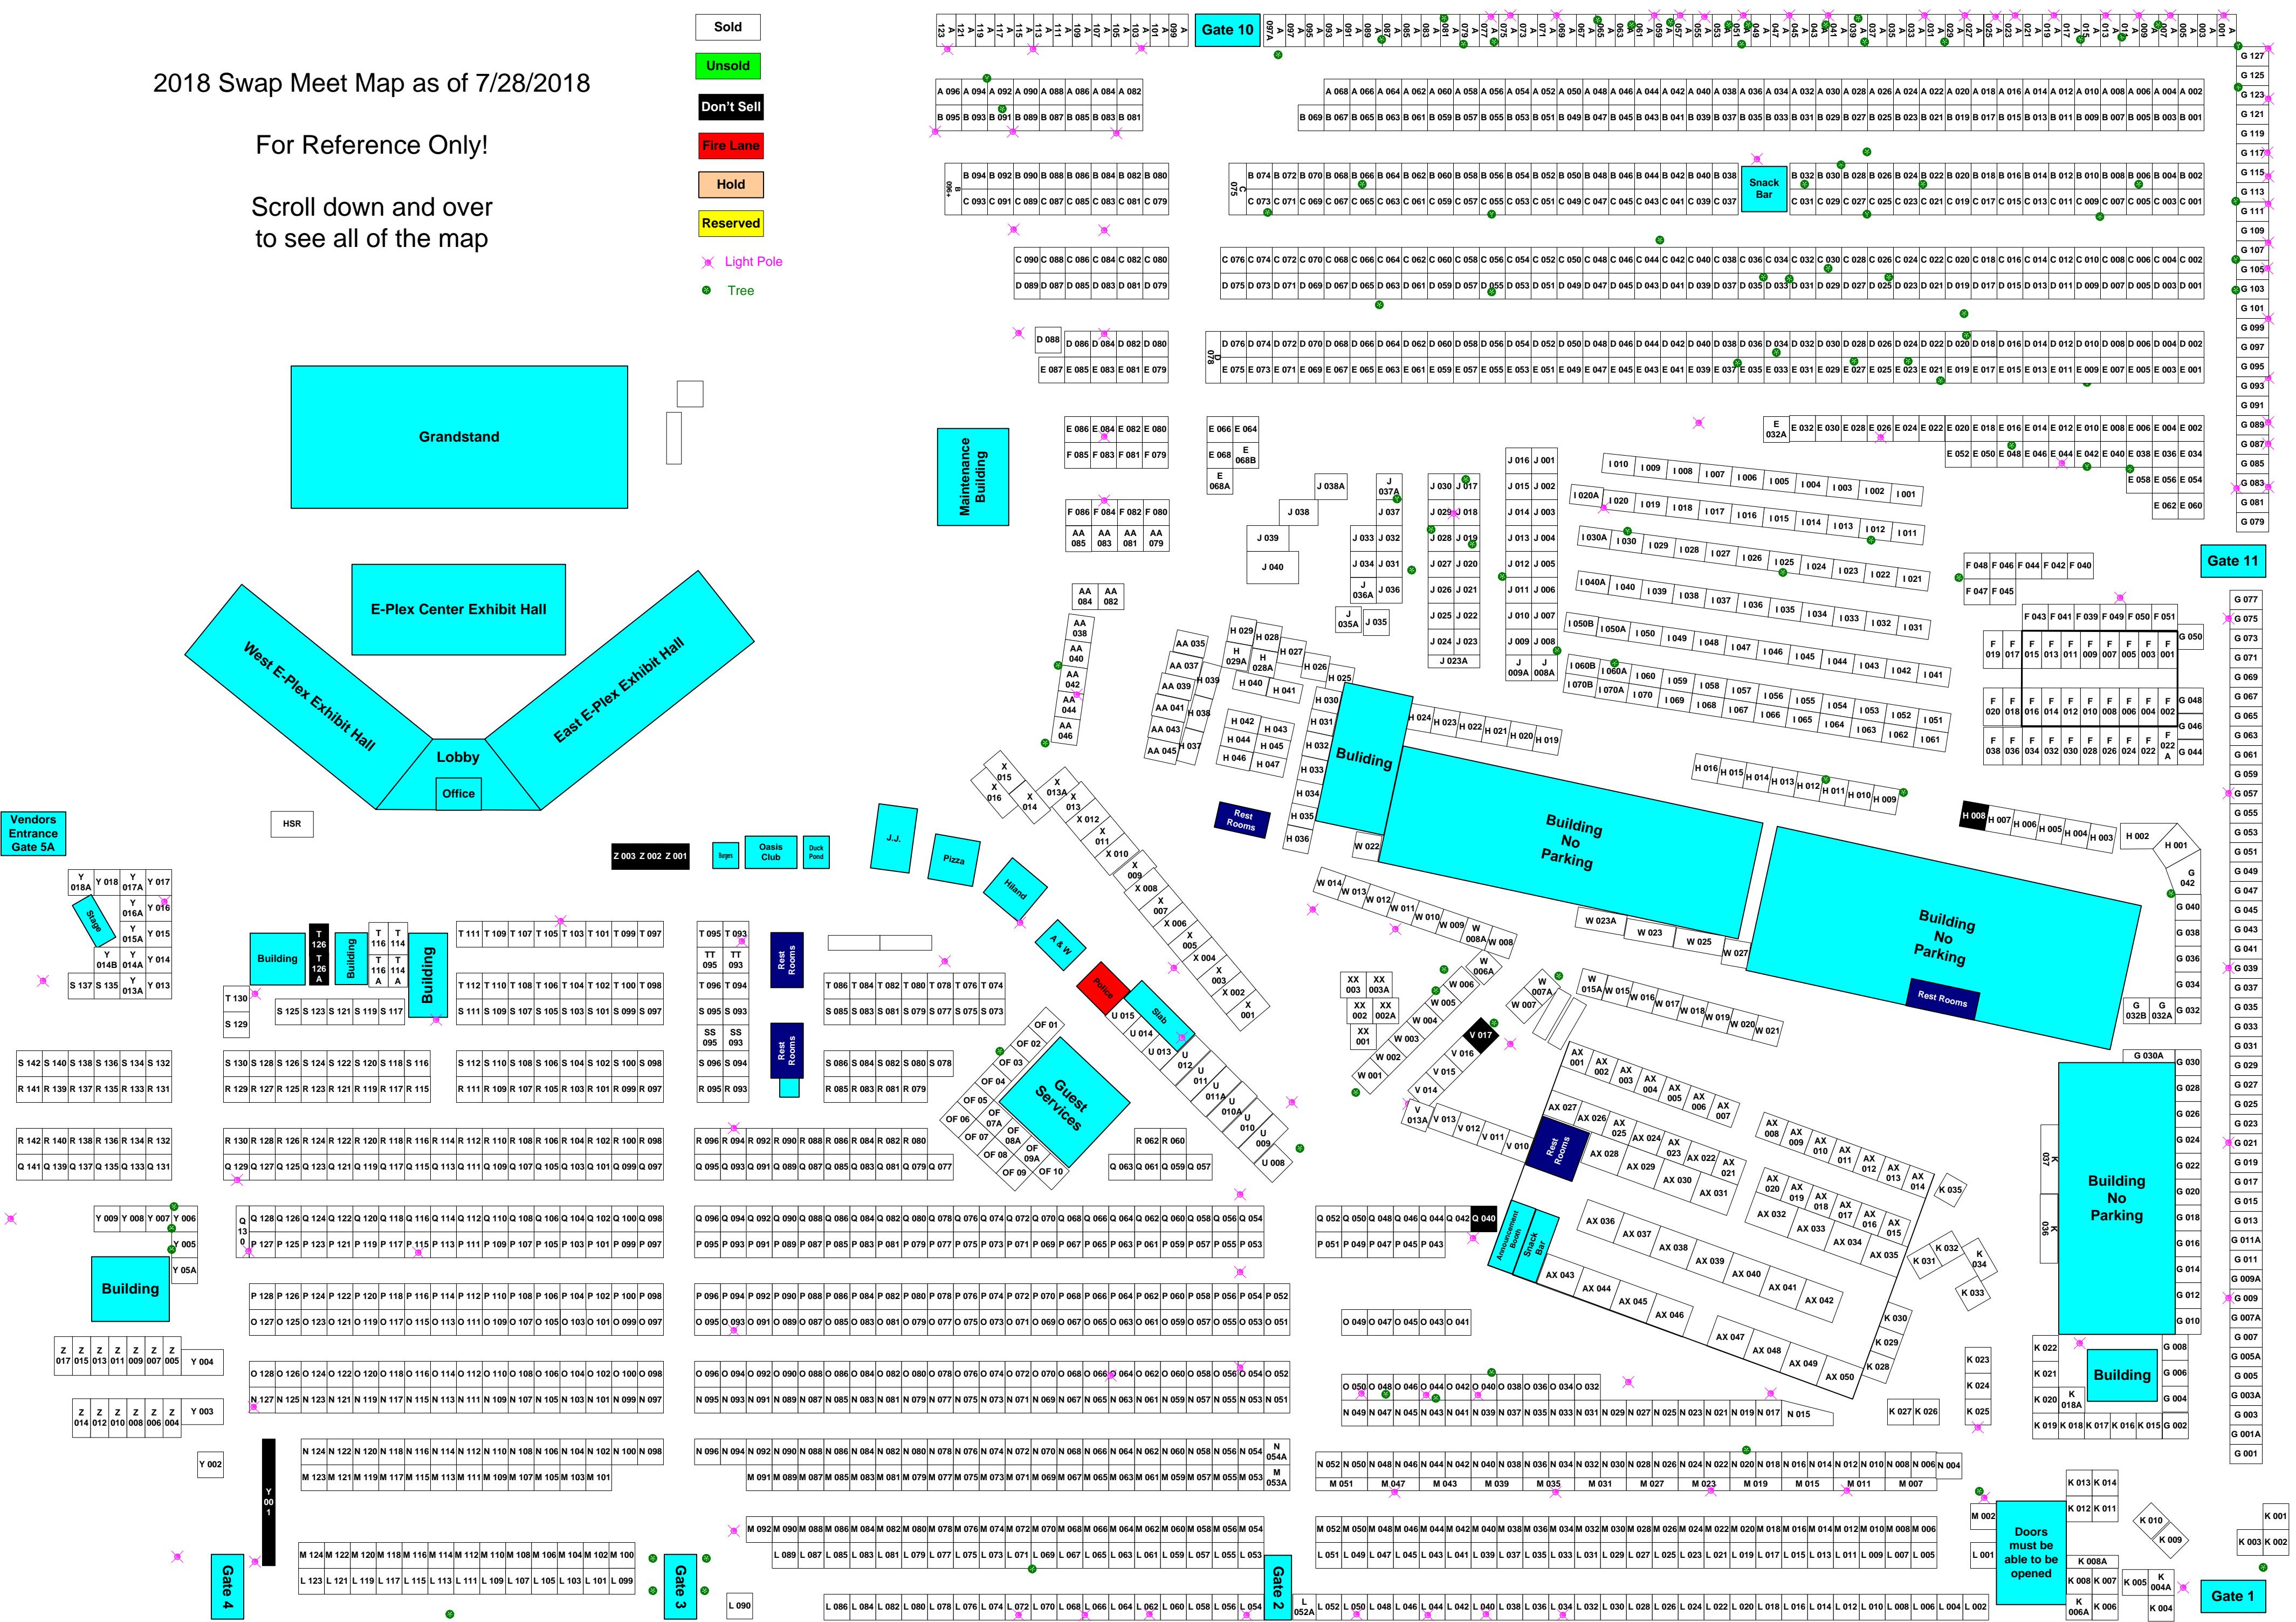

2018 Swap Meet Map as of 7/28/2018

For Reference Only!

Scroll down and over to see all of the map

- Sold
- Unsold
- Don't Sell
- Fire Lane
- Hold
- Reserved
- ✖ Light Pole
- Tree

Grandstand

E-Plex Center Exhibit Hall

West E-Plex Exhibit Hall

East E-Plex Exhibit Hall

Lobby

Office

Maintenance Building

Building

Building No Parking

Building No Parking