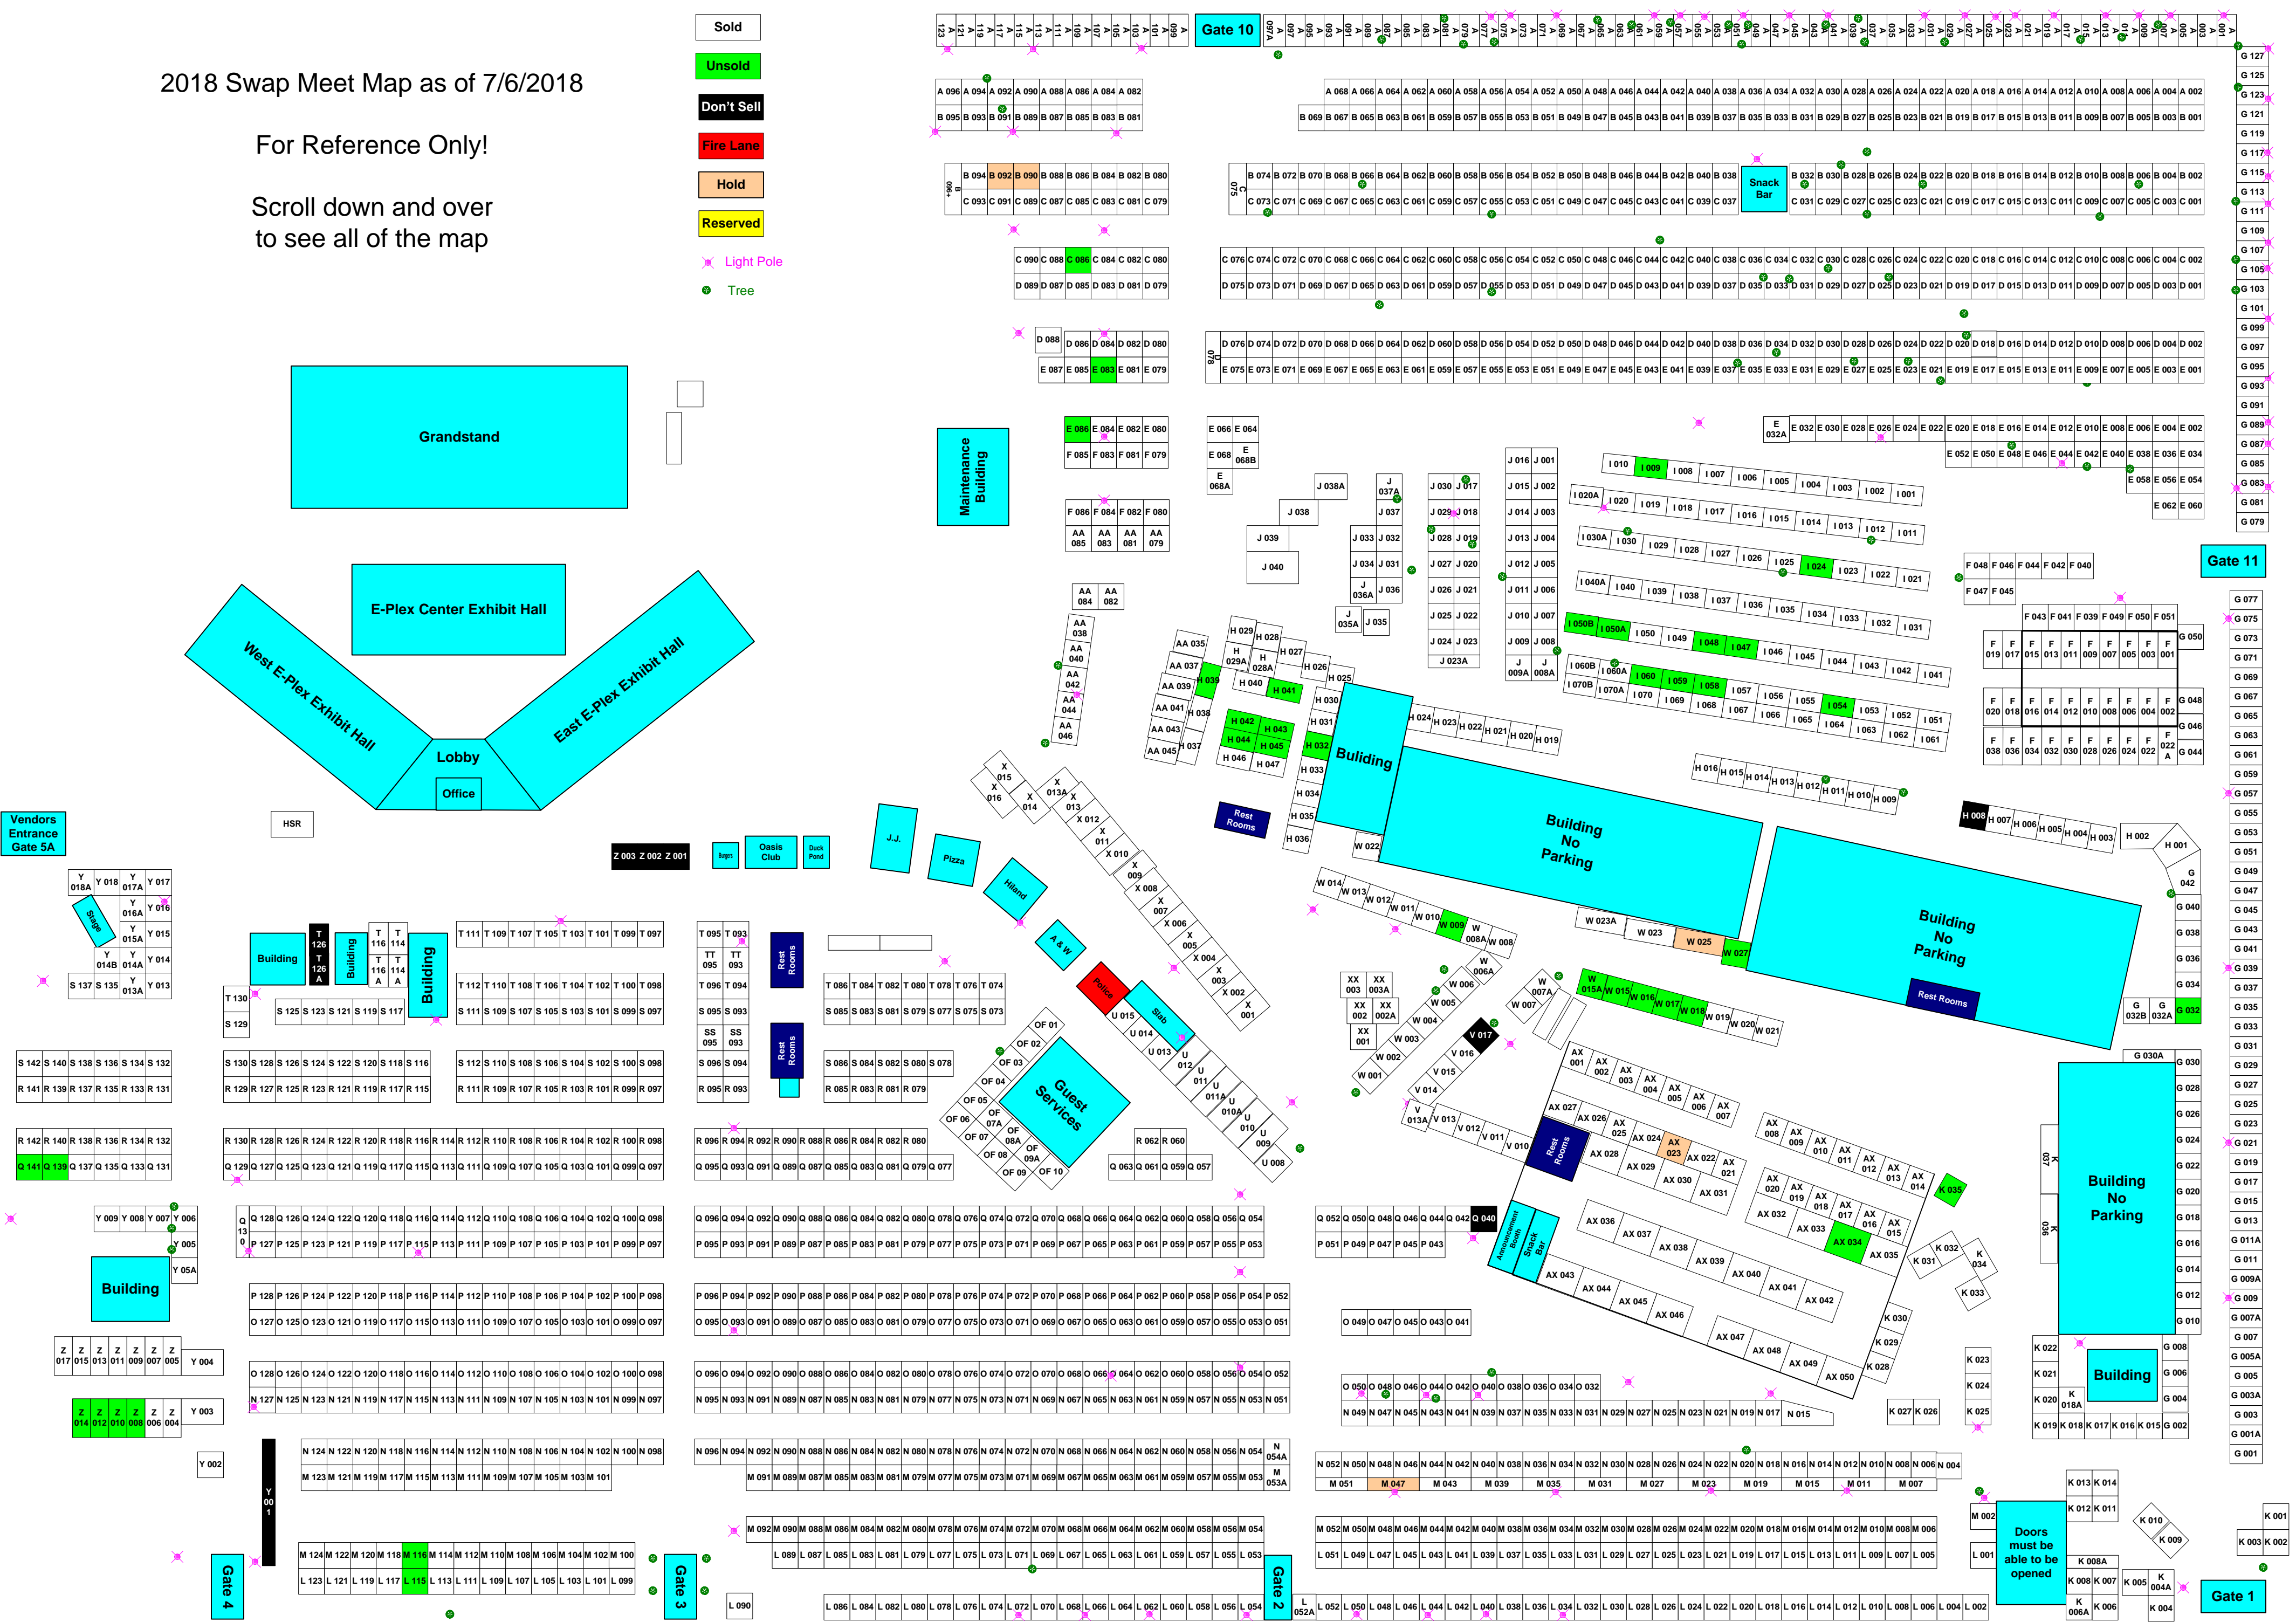

2018 Swap Meet Map as of 7/6/2018

For Reference Only!

Scroll down and over to see all of the map

- Sold
- Unsold
- Don't Sell
- Fire Lane
- Hold
- Reserved
- ✖ Light Pole
- Tree

Vendors Entrance Gate 5A

Gate 4

Gate 3

Gate 2

Gate 1

Doors must be able to be opened